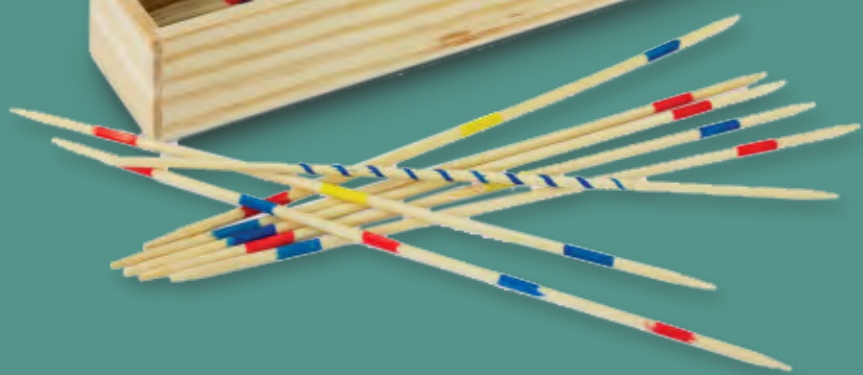

BEER LOVER'S GIFT IDEAS

SUMMER GIFT IDEAS

Talk to us about
FOODIE GIFT IDEAS

Ideas for

STOCKING FILLERS & SMALL GIFTS

UNDER \$10

PADDLE BAT & BALL SET

Set of 2 paddles with ball in black drawstring pouch.
Paddle: 330 x 185mm
Bag: 370 x 200mm

KRAFT PLAYING CARDS

Set of playing cards made from kraft card. Branding is on the kraft cardboard box.
89 x 60 x 18mm

PICK UP STICKS

Another classic presented in a wooden box with a sliding lid.
Box: 27 x 200 x 47mm